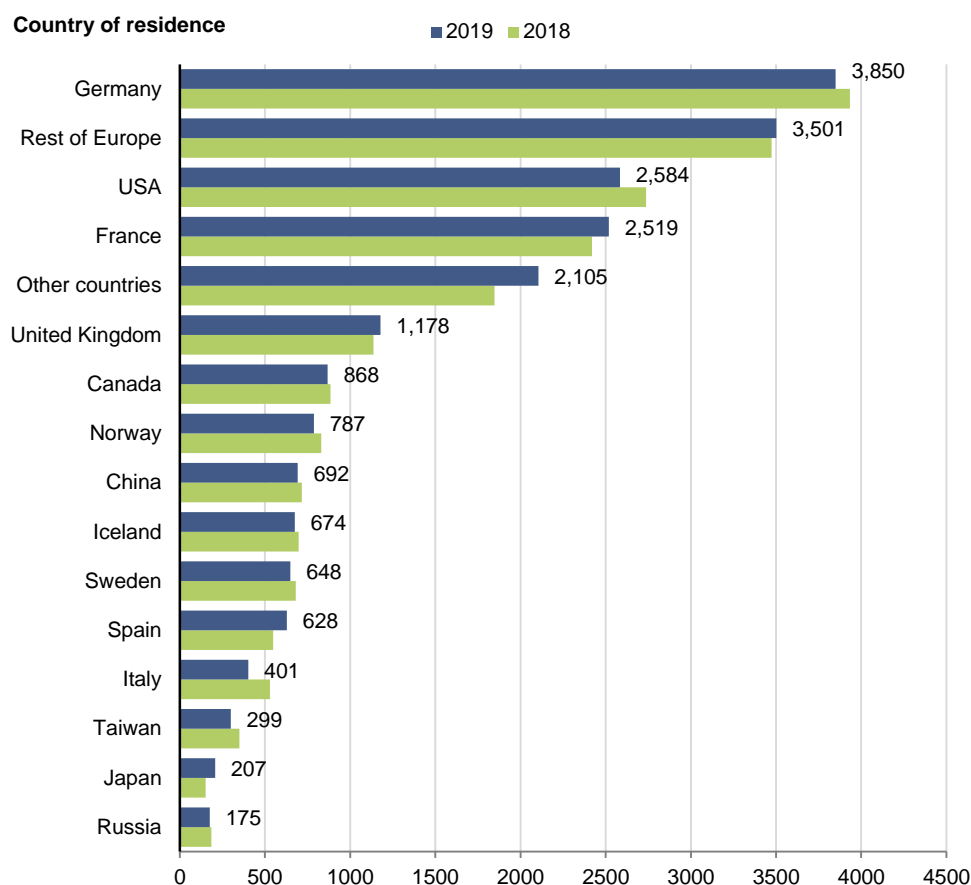

	2017	2018	2019
Greenland	20,321	22,347	22,780
Denmark	18,270	19,141	18,843
Foreign countries	19,023	21,117	21,116
N/A	8,092	5,126	4,885
Total	65,706	67,731	67,624

Table on Statbank: bank.stat.gl/tuefly

Source: Greenland Airports

Among the passengers under “foreign countries”, the figure below shows the distribution by country of residence.

Figure 2. Number of passengers distributed by country of residence, from January to August