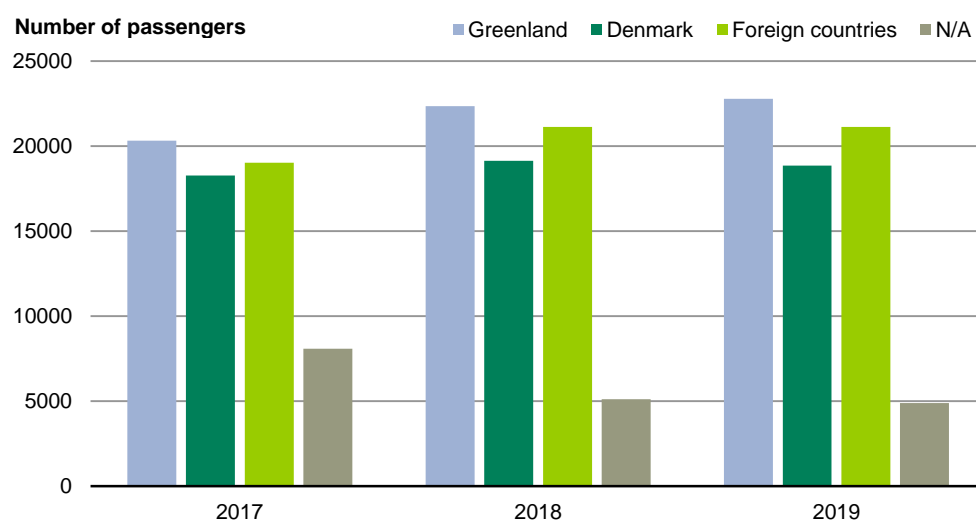

Passengers on the scheduled flights

In the first eight months of 2019 a total of 62,134 passengers departed from the six international airports on scheduled flights, which is a decrease of 813 passengers as compared to the same period the last year.

Table on Statbank: bank.stat.gl/tuepax

Source: Greenland Airports

Passengers on chartered and scheduled flights

In the first eight months of 2019 a total of 67,624 passengers departed from the six international airports on scheduled and chartered flights and, as compared to the last year, there is a decrease of 107 passengers.

Figure 1. Number of passengers on chartered and scheduled flights, from January to August

Table on Statbank: bank.stat.gl/tuefly

Source: Greenland Airports

Table 2. Number of passengers on chartered and scheduled flights, from January to August